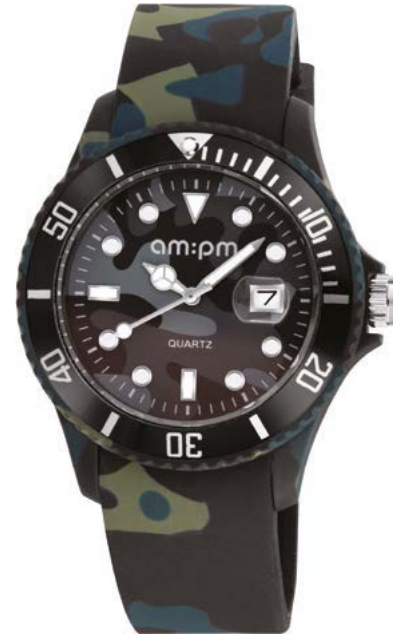

**Strap/bracelet:** rubber strap

**Water-resistant to:** 50 m

**PM139-G293**

MEN'S WATCH

**Movement:** quartz

**Additional functions:** date, second hand

**Case material:** plastic, aluminium

**Case size:** 44 mm

**Crystal:** mineral

**Strap/bracelet:** rubber strap

**Water-resistant to:** 50 m

**PM139-G294**

MEN'S WATCH

**Movement:** quartz

**Additional functions:** date, second hand

**Case material:** plastic, aluminium

**Case size:** 44 mm

**Crystal:** mineral

**Strap/bracelet:** rubber strap

**Water-resistant to:** 50 m

**PM139-G295**

MEN'S WATCH

**Movement:** quartz

**Additional functions:** date, second hand